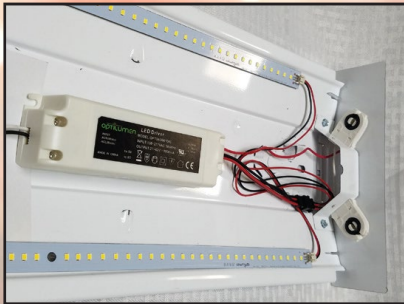

LED LINEAR FLUORESCENT RETROFIT KIT

OPTILUMEN

Cardello Electric Supply & Lighting is proud to offer Optilumen Retrofit Kits at all of their locations. Stop in to talk to your local store about the industry leading RKS Series retrofit kits today!

- **Easy to Install:** LED strips & driver are magnetic backed with screw mount option & attach in seconds
- **Incredibly Efficient:** Luminaire body becomes a heat sink for the strips, operating between 36°C-42°C
- **Big Savings:** Return on investment in less than 2 years & eliminate maintenance costs for a generation!

RKS2440-40

• 40W • 2x42" • >4514 lumens • fits 4' troffer/strip • 4000K **$43⁹⁹**

AD

Specials valid March 2020, while supplies last!